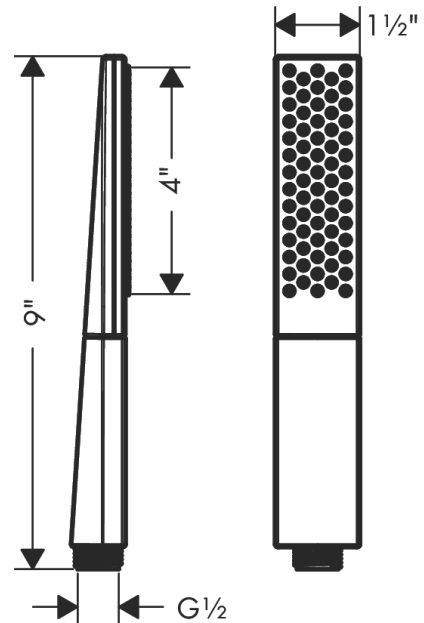

**Rainfinity**  
**Baton Handshower 100 1-Jet, 2.5 GPM**  
 Surface: **brushed nickel** Part no. : **26866821**

**Description**

**Features**

- Spray modes: PowderRain
- Spray face finish: easy cleanable aluminium spray disc, graphite
- Flow: 2.5 GPM (9.5 L/Min)

Rainfinity  
Baton Handshower 100 1-Jet, 2.5 GPM  
Surface: brushed nickel Part no. : 26866821

Exploded drawing

Year of production: >04/20

**Rainfinity**  
**Baton Handshower 100 1-Jet, 2.5 GPM**  
 Surface: **brushed nickel** Part no. : **26866821**

**Spare parts list**

Year of production: >04/20

Pos.	Description	Part no.	Price	PU
1	filter	92672000	-	1
2	seal	98058000	-	1